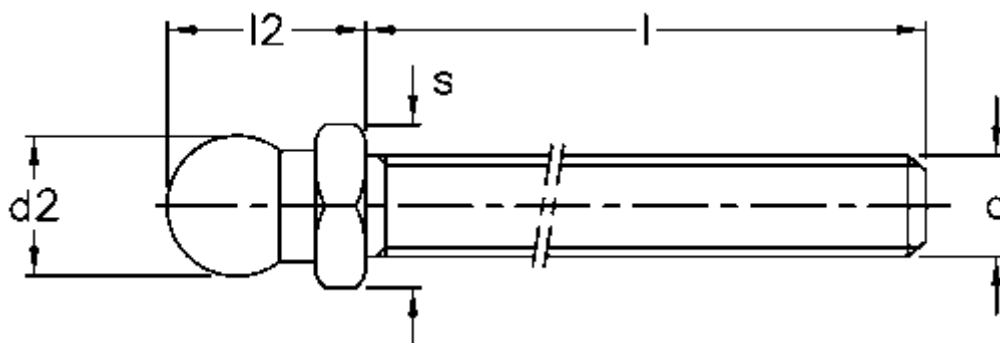

Article number: 2310322881

Description: E+G Threaded stem, SST Stainless steel  
SM-SST-24-M24x198

## Measures

$d = M24$

$d_2 = 23.9$

$l = 198$

$l_2 = 37$

$s = 24$